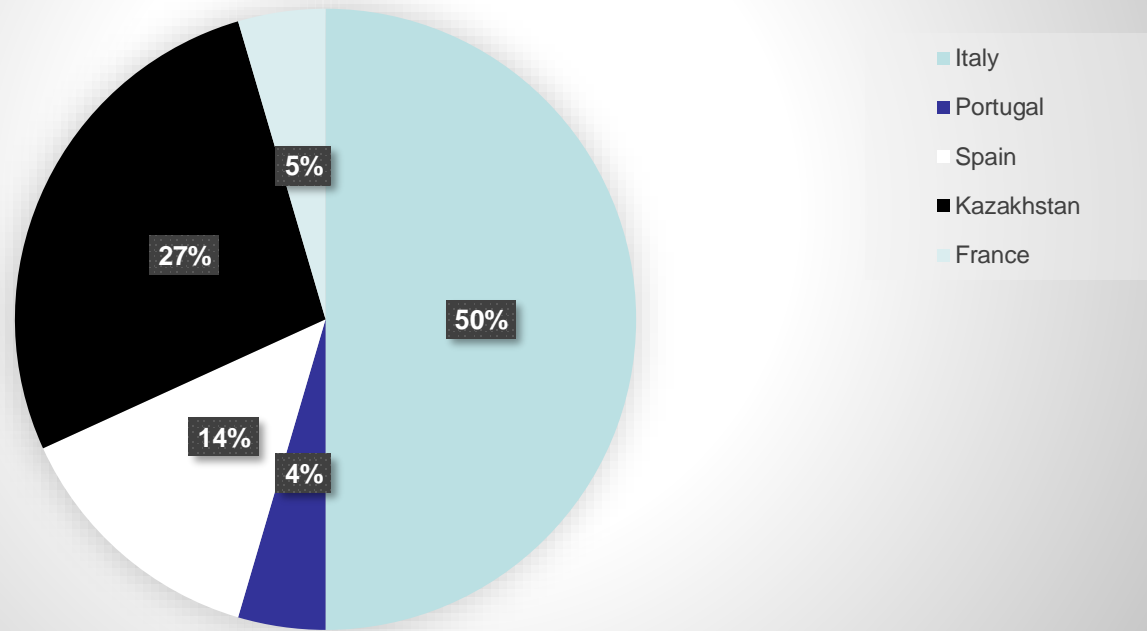

GEM: an Italian project and beyond - Teachers

15 teachers

6 Editions took place in Milano (EXPO 2015), Tenerife (Canarias), Erice (Center for Theoretical Physics «Ettore Majorana»), Astana (KZ, EXPO 2017 Future Energy), Fondazione Pistoletto (Biella)